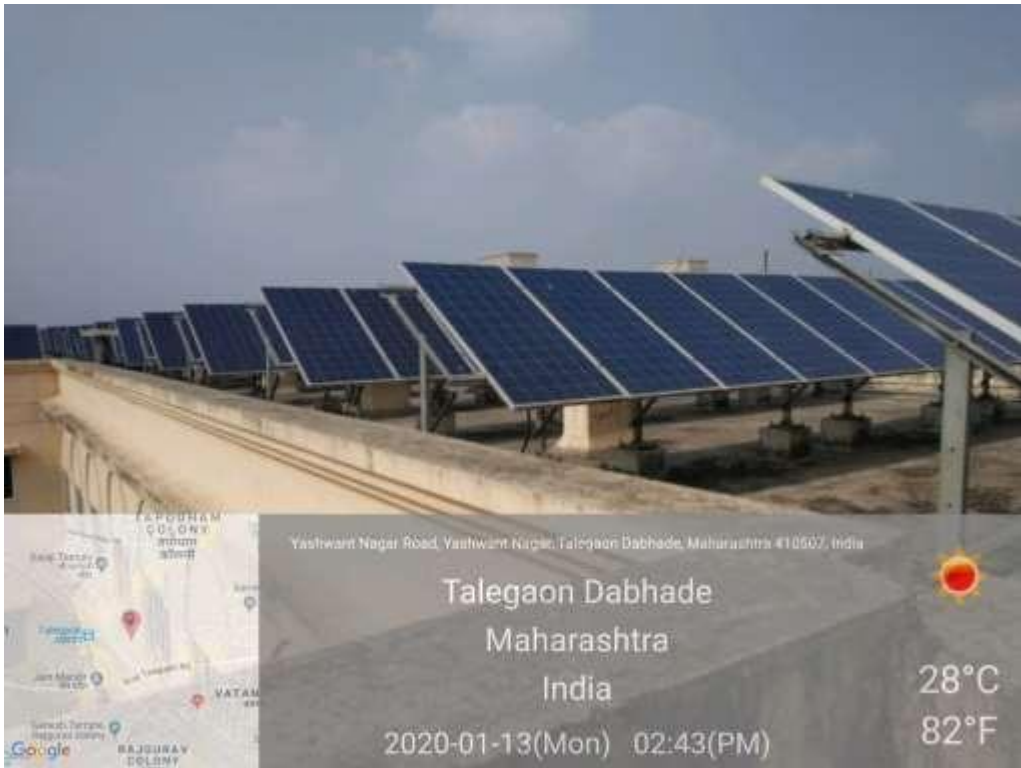

GREENARY

Government Hospital, Vatan Nagar, Talegaon Dabhade, Maharashtra 410507, India

Talegaon Dabhade
Maharashtra
India

28°C

82°F

2020-01-31(Fri) 11:45(am)

ALTERNATE SOURCE OF ENERGY

SEWAGE TREATMENT PLANT