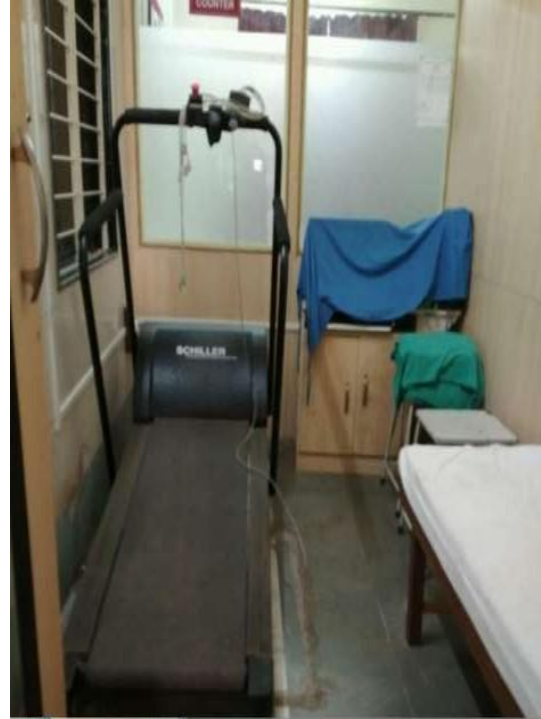

OPHTHALMOLOGY OPD

4. CLINICAL PROCEDURE ROOMS

MEDICINE ECG ROOM

2DECHO

STRESS TEST

SURGERY

MINOR OT

Yashwant Nagar Approach Rd, Yashwant Nagar, Talegaon Dabhade, Maharashtra 410507, India