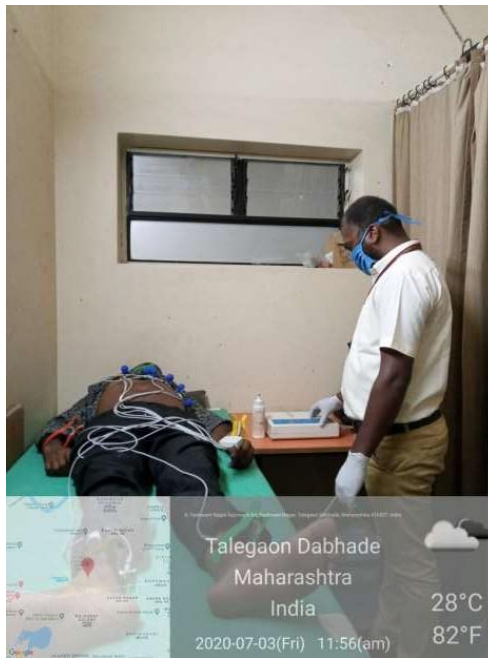

4. CLINICAL PROCEDURE ROOMS

MEDICINE ECG ROOM