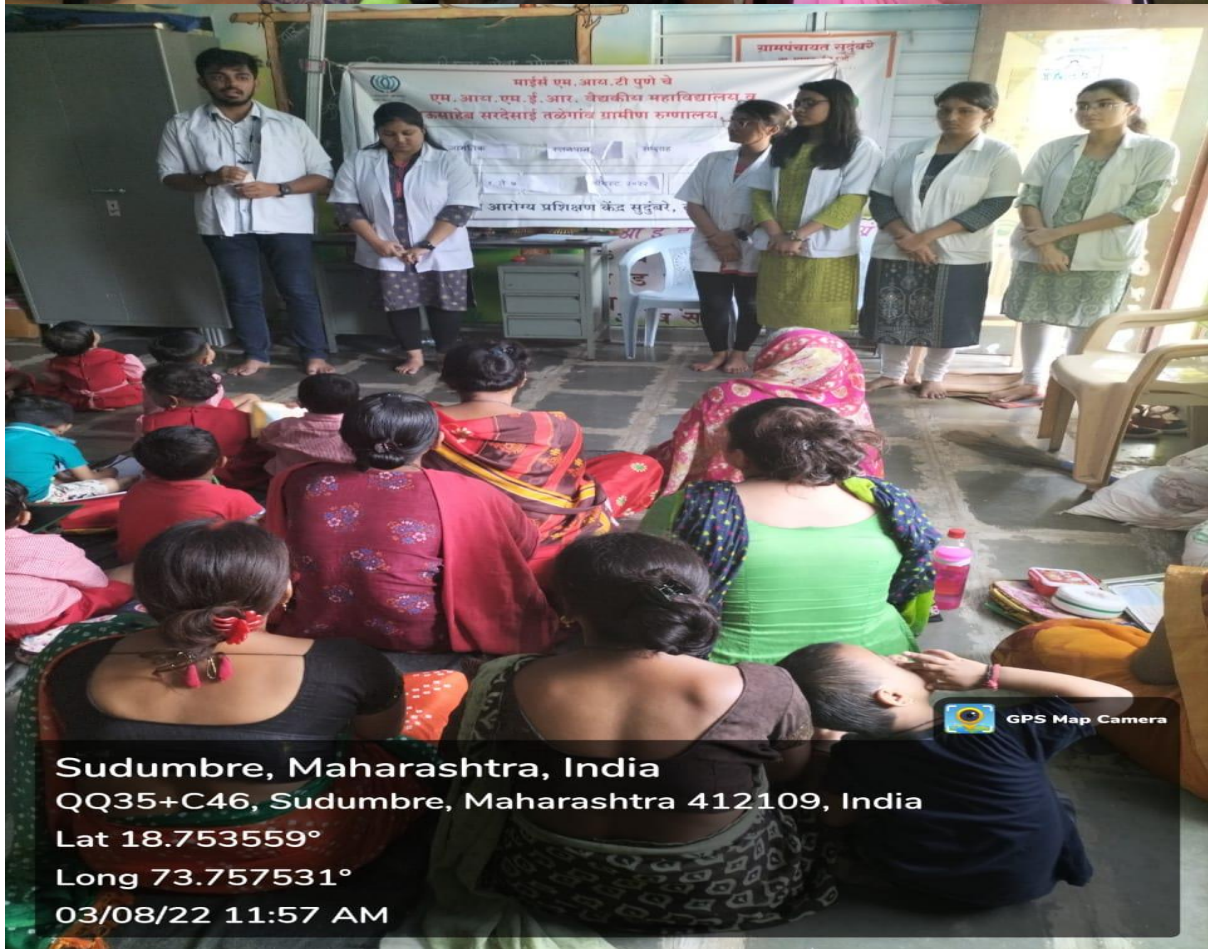

GPS Map Camera

Sudumbre, Maharashtra, India
QQ35+C46, Sudumbre, Maharashtra 412109, India
Lat 18.753559°
Long 73.757531°
03/08/22 11:57 AM