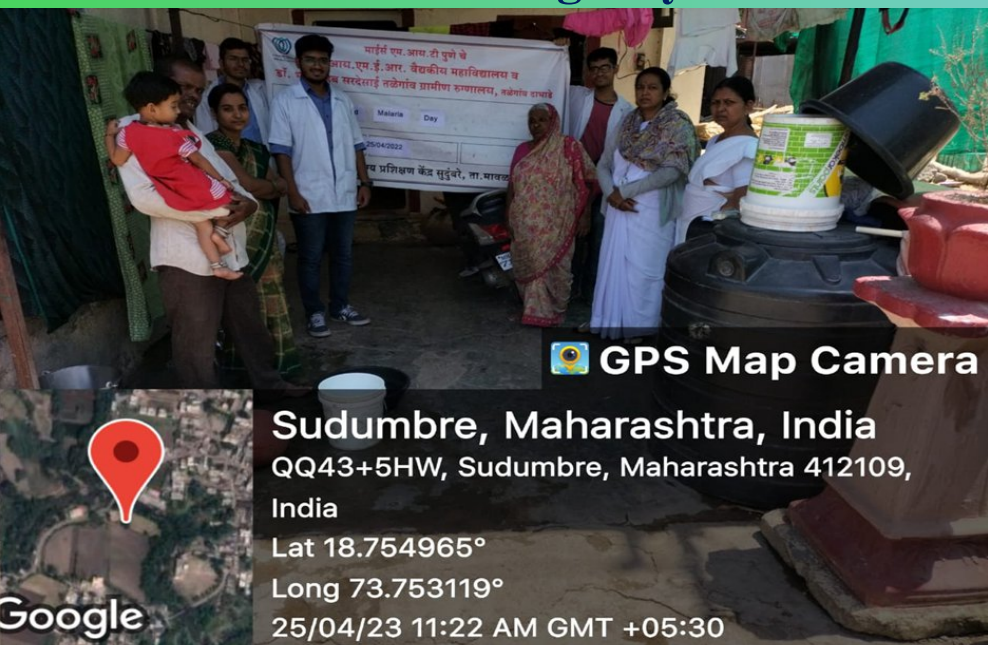

GPS Map Camera
Sudumbre, Maharashtra, India
QQ43+5HW, Sudumbre, Maharashtra 412109,
India
Lat 18.754965°
Long 73.753119°
25/04/23 11:22 AM GMT +05:30

**25/04/2023 at Sudumbre
World Malaria Day**