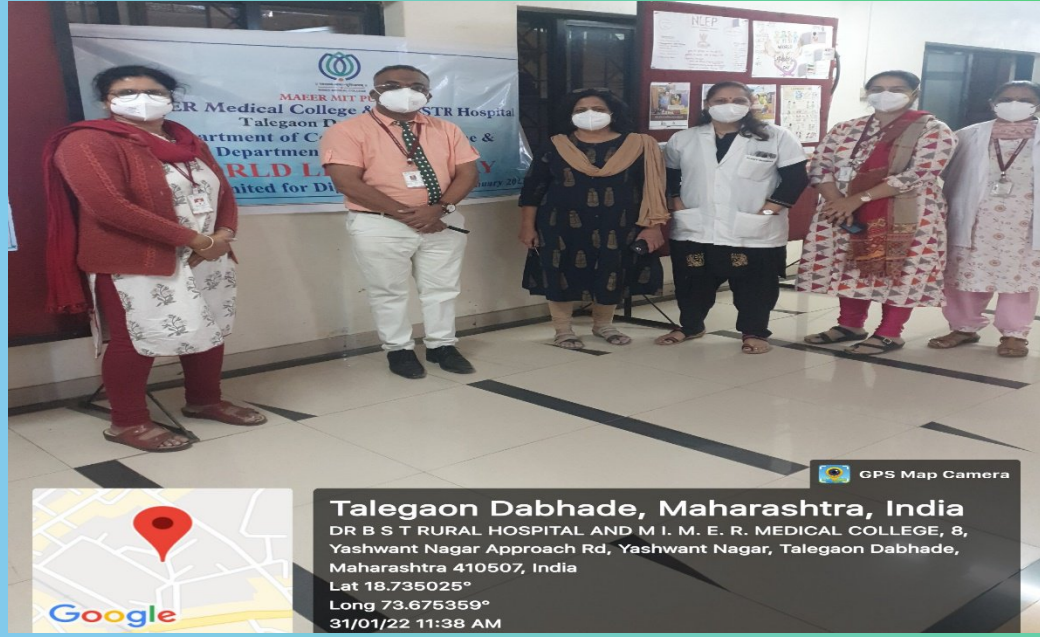

Talegaon Dabhade, Maharashtra, India
 PMCQ+CP4, Bhegade Aali, Talegaon Dabhade,
 Maharashtra 410506, India
 Lat 18.721132°
 Long 73.689216°
 06/01/23 10:46 AM GMT +05:30

06/02/2023 at UHTC
 Cataract Screening Camp

THE INTEGRATED
 APPROACH
 January – June
 2023

24/03/2023 at Sushrut Hall
 Intercollegiate UG TB Quiz Competition

31/01/2023 at Hospital
 World Leprosy Day

14/03/2023 at RHTC
 Awareness about Anemia among females