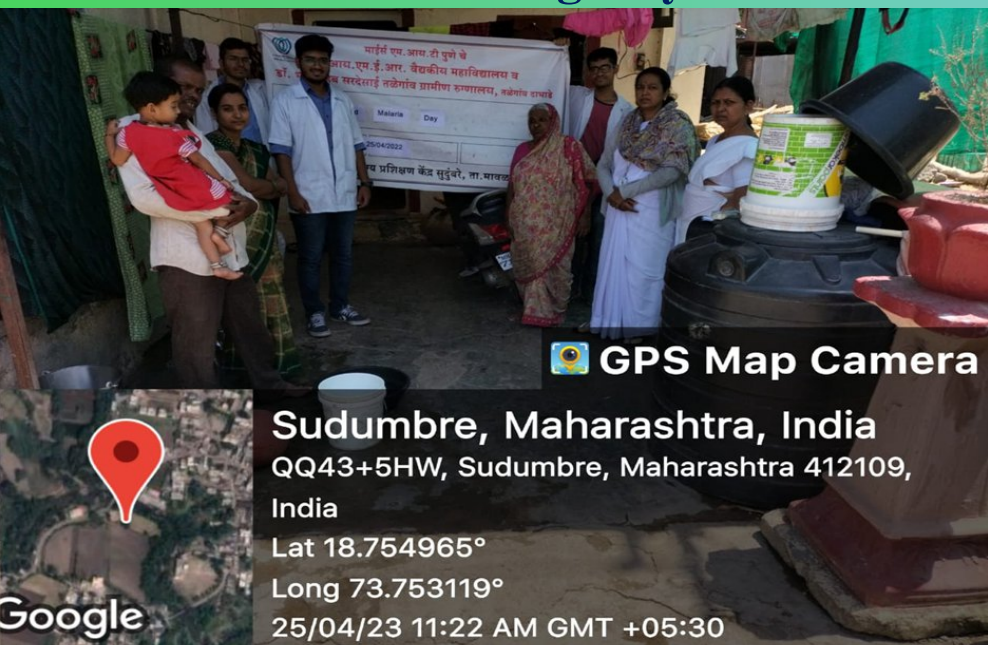

**09/03/2023 at RHTC
No Smoking Day**

GPS Map Camera
Sudumbre, Maharashtra, India
QQ43+5HW, Sudumbre, Maharashtra 412109,
India
Lat 18.754965°
Long 73.753119°
25/04/23 11:22 AM GMT +05:30

**25/04/2023 at Sudumbre
World Malaria Day**