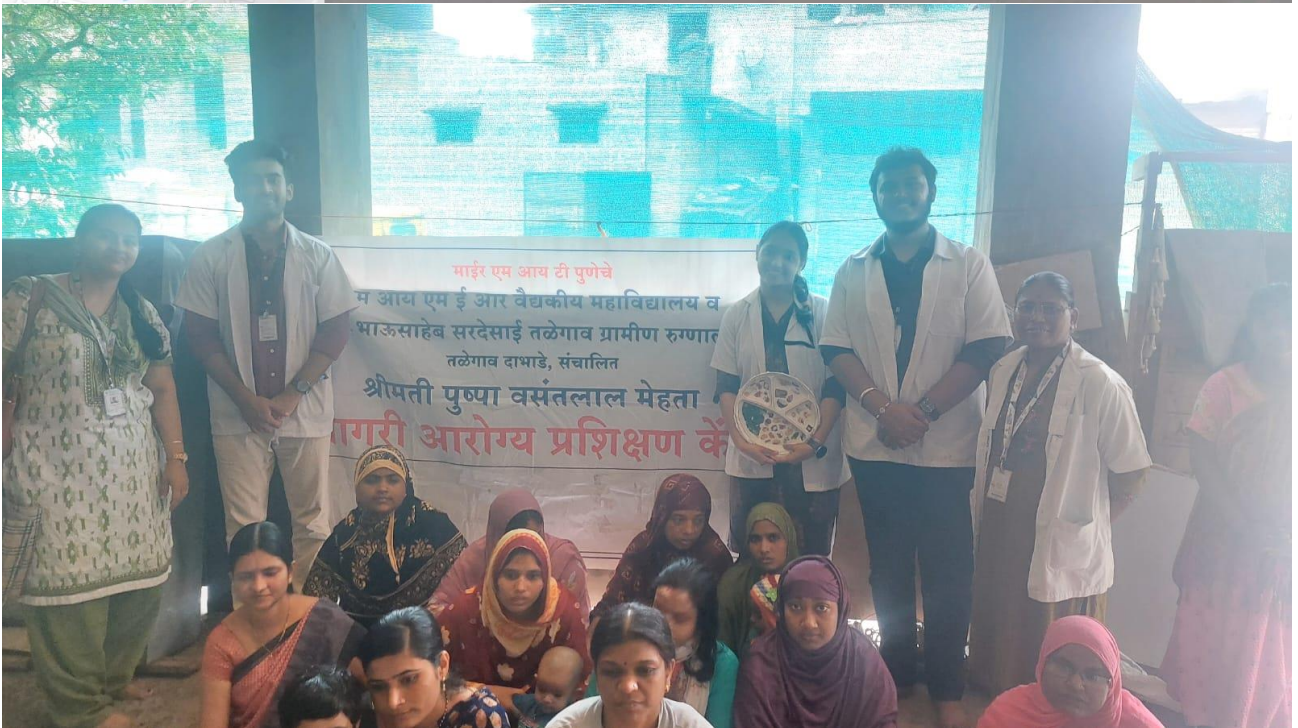

MIMER Medical College, Talegaon Dabhade

Department of Community Medicine

National Nutritional Month Near UHTC Anganwadi -2023

1.	Name of the activity	National nutritional Week and month'Fuel for the Future'
2.	Date	07/09/2023, 08/09/23,12/09/23,15/09/23
3.	Time	10:00am to 12:00 noon
4.	Venue	UHTC, Bhoi Aali, Sane ali Anganwadi
5.	Total number of participants/beneficiaries	25-30 participant each day
6.	Faculty / Medical team	Dr. S.V Chincholikar ,Dr. Aastha Pandey , Dr. Ashlesha Dandekar
7.	In-charge	Dr. Aastha P andey
8.	Brief summary of the event in around 100 words (purpose, conduct, feedback, impact, suggestions)	<p>Aim- To educate people about importance of nutrition, balanced diet and nutritional deficiency disorder</p> <p>Nutritional week is observed in the month of September with a specific theme, this year being 'Fuel for the future'. It was observed with the aim to spread awareness and educate the people about importance of nutrition. This was conducted by the Interns of Community Medicine under the guidance of Dr. S.V Chincholikar, Dr.Aastha Pandey and Dr.Ashlesha Dandekar</p> <p>The people of community in UHTC field practice were educated about importance of nutrition, what is balanced diet and different nutritional problems. This year being international millets year. Special talk was given on the importance of millets</p>
9.	Circular / Notification (Date, time, venue, guest, speaker, faculty etc.)	-
10.	Pamphlet	-
11.	Attendance (if applicable)	-
12.	Coloured geo-tagged photos (2 to 4)	Attached

1, Bhegade Aali, Talegaon Dabhade, Maharashtra 410506, India

Talegaon Dabhade
Maharashtra
India

23°C

73°F

2023-09-08(Fri) 11:25(am)

 GPS Map Camera

Google

Talegaon Dabhade, Maharashtra, India